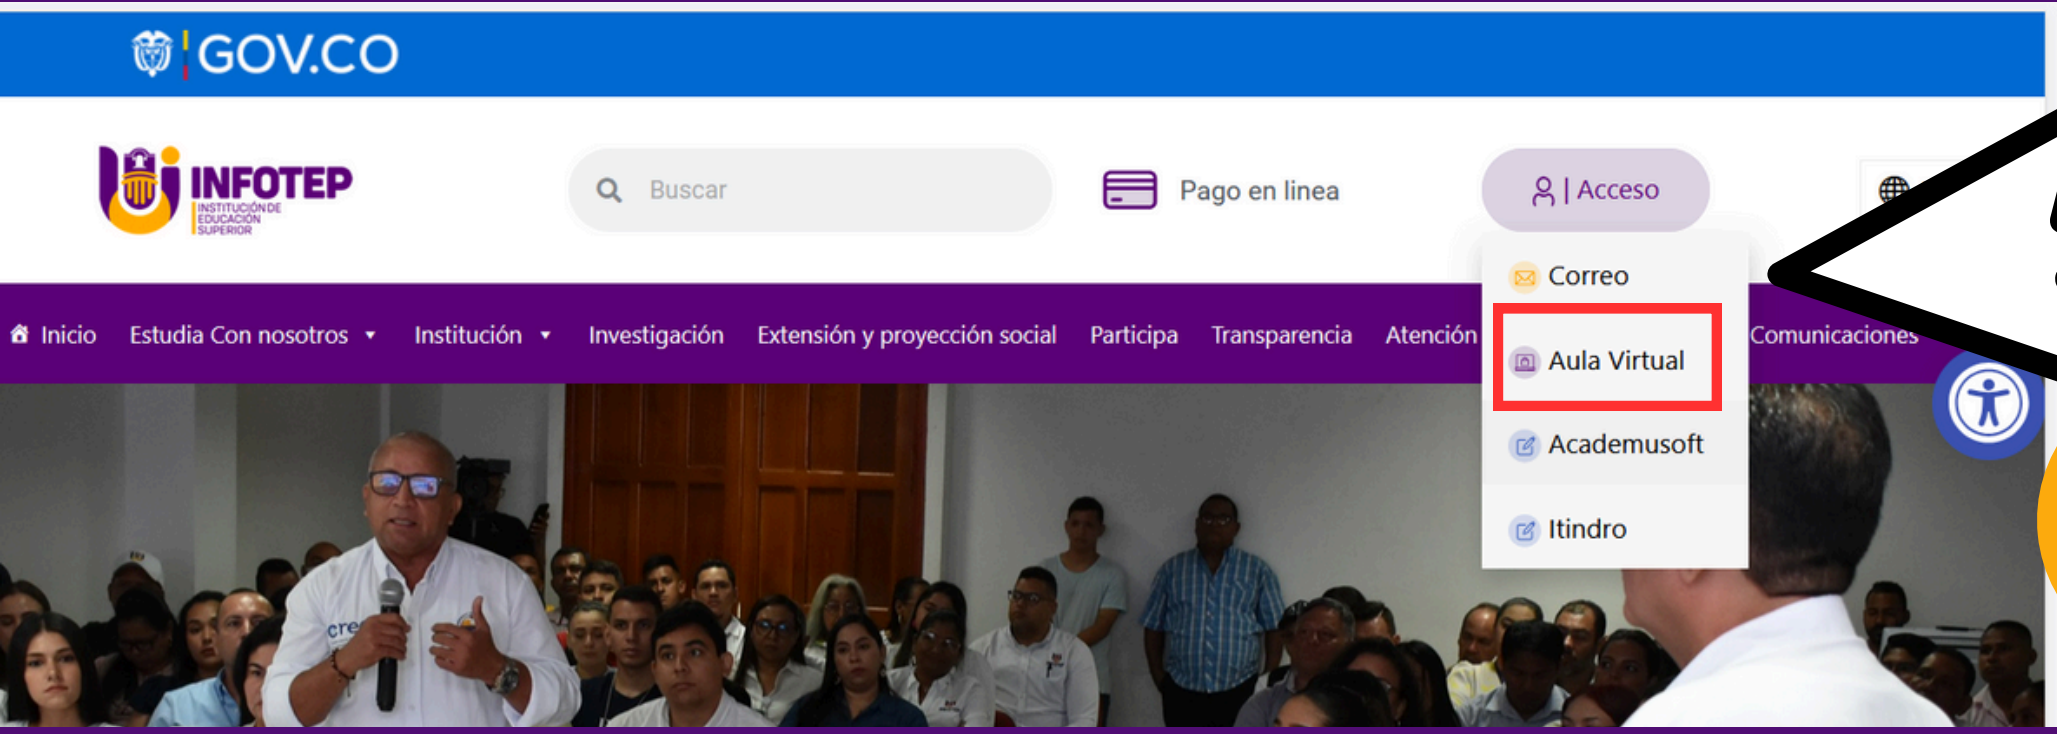

WWW.INFOTEPHVG.EDU.CO

AULA VIRTUAL

The screenshot shows the login interface for the virtual classroom. It features the title 'AULA VIRTUAL' and the INFOTEP logo (Institución de Educación Superior). There are two input fields: one for the user role, currently set to 'Estudiante', and another for the password, represented by dots. A blue 'Acceder' button is positioned below the password field. A link for '¿Olvidó su contraseña?' is located below the button. A section for 'Registrarse como usuario' includes a note about password recovery and the email address 'soportevirtualesistemas@infotepvg.edu.co'. At the bottom, there is a language selector set to 'Español - Internacional (es)' and a 'Aviso de Cookies' button.

2024 | 2

www.infotepvhg.edu.co

Infotep INSTITUCIÓN DE EDUCACIÓN SUPERIOR

2

CIERRA LA VENTANA EMERGENTE

4

**INGRESA TUS
DATOS DE
USUARIO**

INFOTEP
INSTITUCIÓN DE
EDUCACIÓN
SUPERIOR